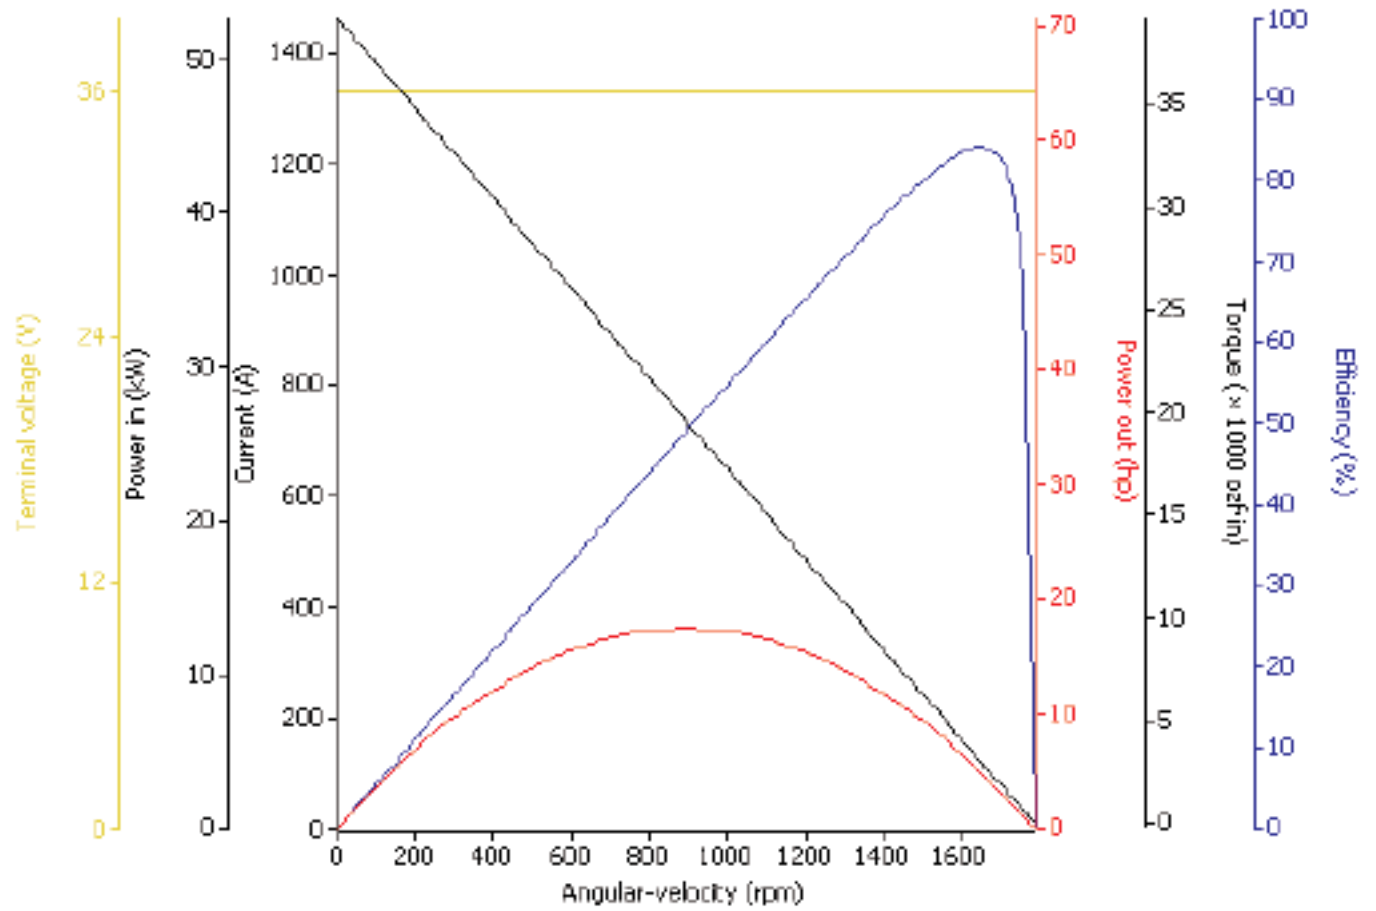

Perm Motor PMG 132 @ 12 V, 0 Ohm

Perm Motor PMG 132 @ 24 V, 0 Ohm

Perm Motor PMG 132 @ 36 V, 0 Ohm

Perm Motor PMG 132 @ 48 V, 0 Ohm

Perm Motor PMG 132 @ 60 V, 0 Ohm

Perm Motor PMG 132 @ 72 V, 0 Ohm