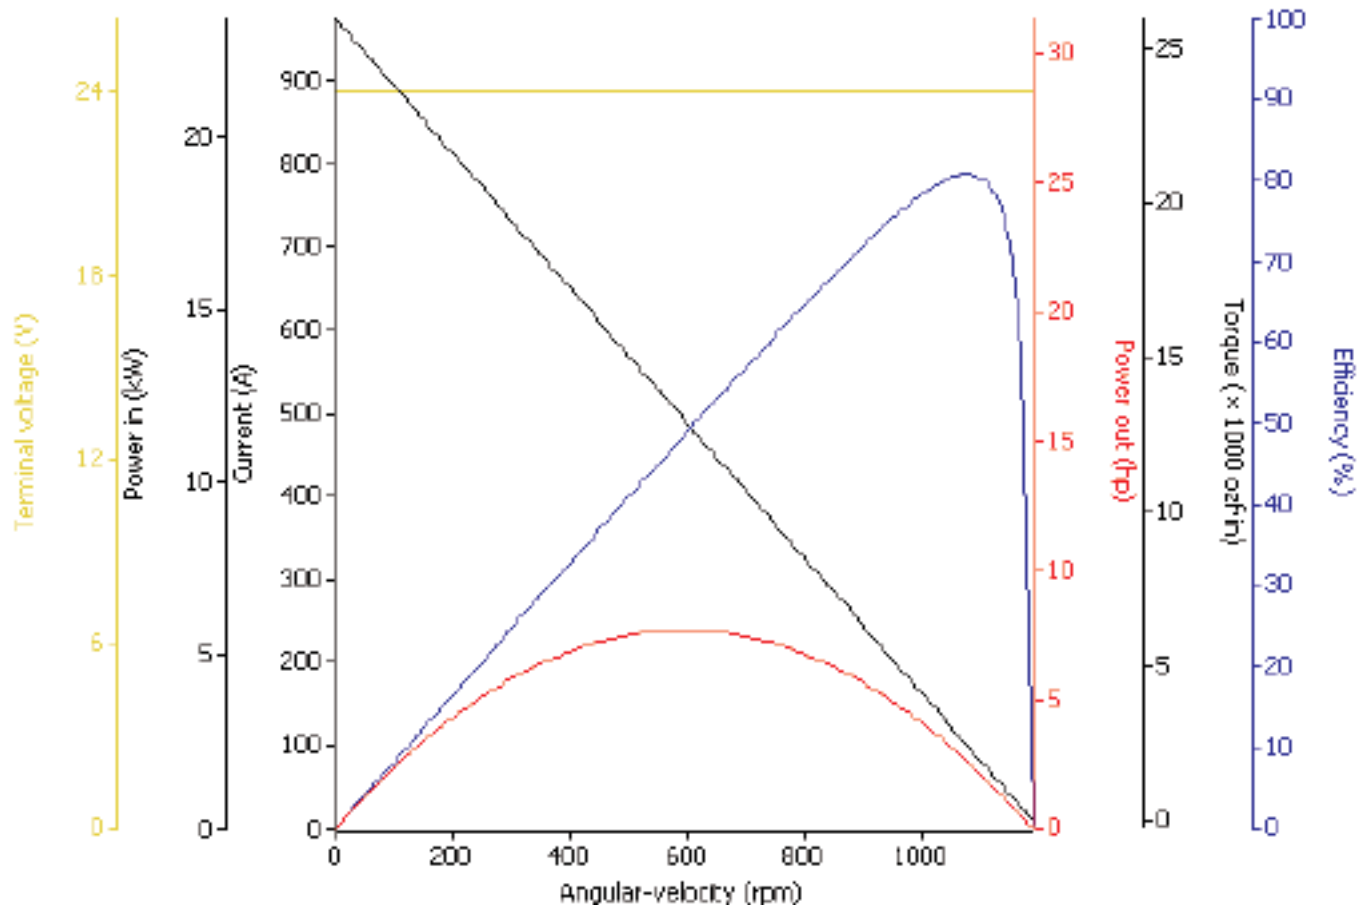

Perm Motor PMG 132 @ 12 V, 0 Ohm

Perm Motor PMG 132 @ 24 V, 0 Ohm

Perm Motor PMG 132 @ 36 V, 0 Ohm

Perm Motor PMG 132 @ 48 V, 0 Ohm

Perm Motor PMG 132 @ 60 V, 0 Ohm

Perm Motor PMG 132 @ 72 V, 0 Ohm