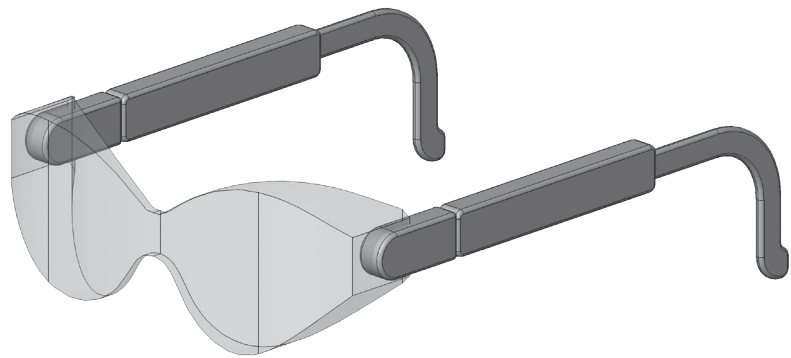

safety glasses kit

Safety Glasses

These safety glasses are built from scratch- and impact-resistant plastic, and will provide increased eye protection from accidental physical hazards such as parts that “pop” loose from a robot, or from accidental contact with a tool while working in very close quarters. Please see the Safety section of the Inventor’s Guide for more information on working safely with the robot.

- **These glasses do not provide protection against eye damage from looking at very bright light sources (when welding, for instance).**
- **Do not rely on the glasses alone to protect you from harm.**
- **Do not put yourself in dangerous situations just because you are wearing safety glasses.**
- **Do not take the glasses off (or flip them up on top of your head or otherwise remove them from your eyes) until you have left the working area, especially if others are still working.**
- **Do not forget to put the glasses on when entering or returning to the work area.**

INSERT THIS PAGE
at the **back of the**
Safety Chapter in your
Vex Inventor’s guide.

safety glasses x 1

Limited 90-day Warranty

This product is warranted by Innovation One against manufacturing defects in material and workmanship under normal use for ninety (90) days from the date of purchase from authorized Innovation One dealers. For complete warranty details and exclusions, check with your dealer.

Innovation One, Inc.
350 North Henderson Street
Fort Worth, TX 76102

11/04

Printed in China

0105