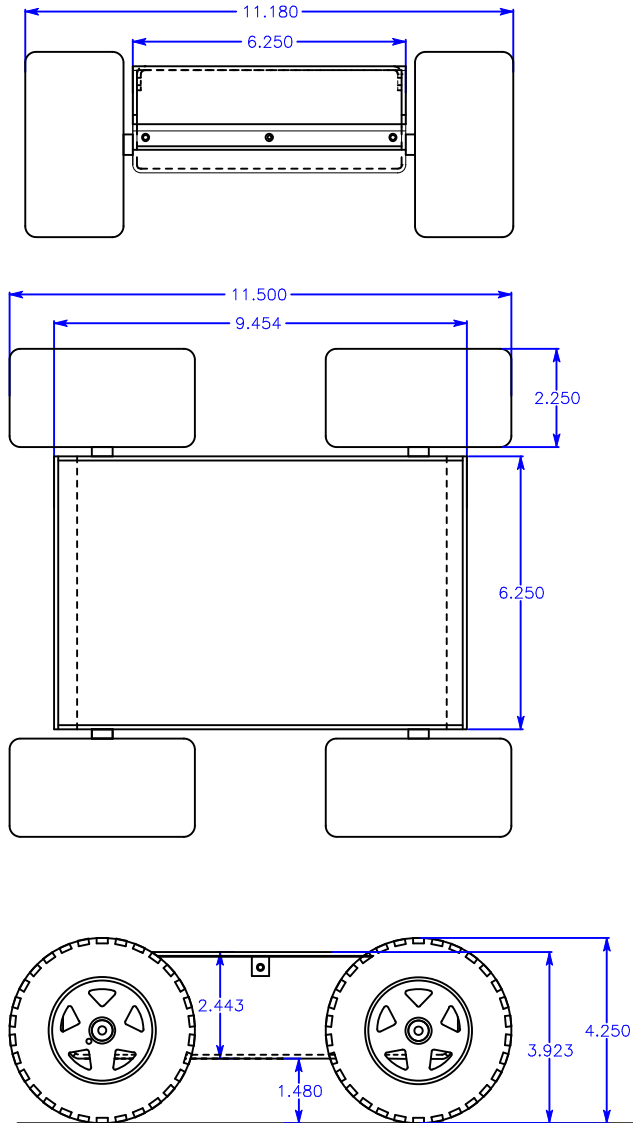

# MMP-8

All platforms come pre-assembled, pre-wired and ready to run with batteries, motor controllers power switch and charge jack.

Chassis are constructed from 0.093" thick 5052 aluminum that is black anodized

5/22/06		<b>The Machine Lab</b>	
All dimensions in inches			
Part #	DWG.	<b>MMP-5 &amp; MMP-8 Platform External Dimensions</b>	