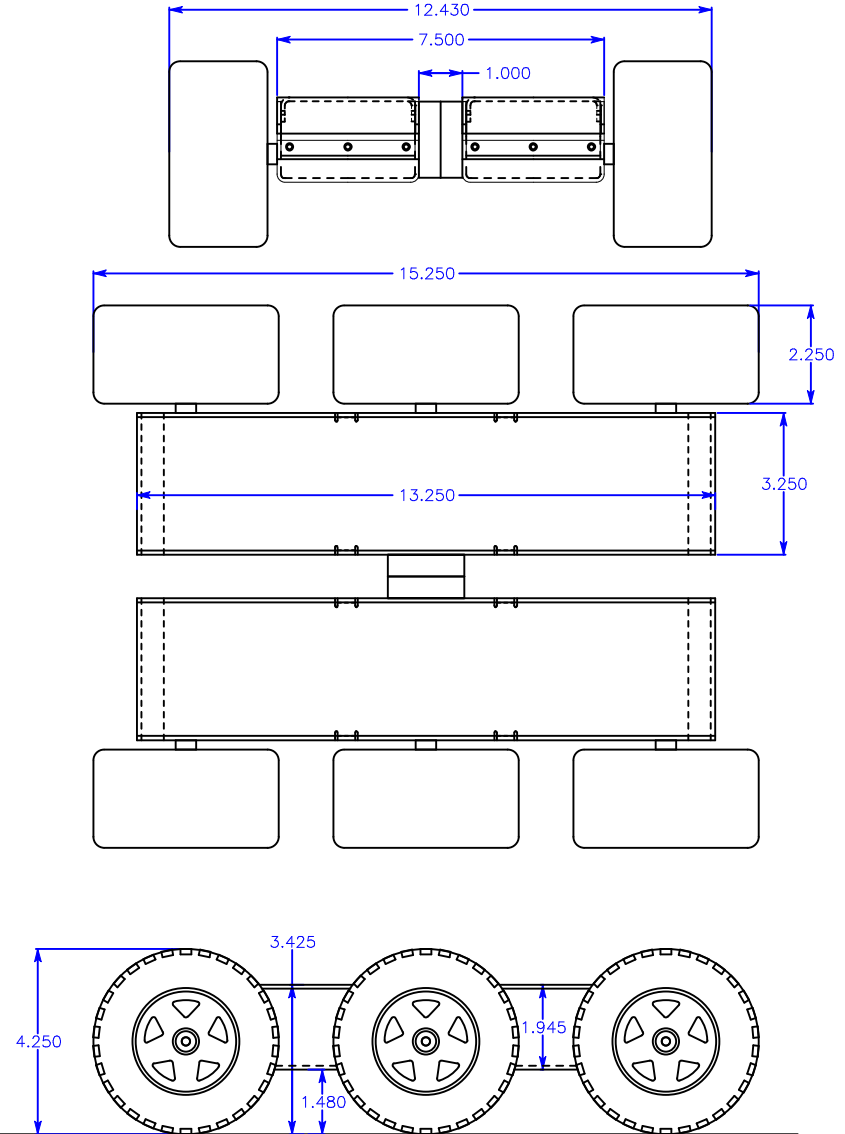

# MMP-8

All platforms come pre-assembled, pre-wired and ready to run with batteries, motor controllers power switch and charge jack.

Chassis are constructed from 0.093" thick 5052 aluminum that is black anodized

5/22/06		<b>The Machine Lab</b>	
All dimensions in inches			
Part #	DWG.	<b>MMP-5 &amp; MMP-8 Platform External Dimensions</b>	