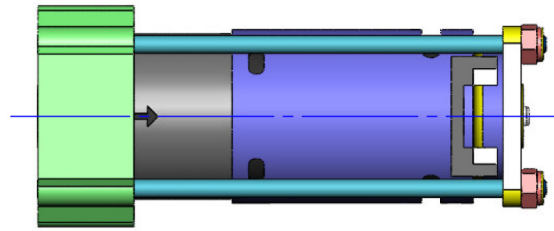

TEAM DELTA

DEWALT POWER DRIVE ASSEMBLY

Total weight: 35.7oz

Part #: RCM515 includes:

mount
motor
transmission

Dewalt 18V
Old-style gearbox

Dewalt 18V
Old-style motor