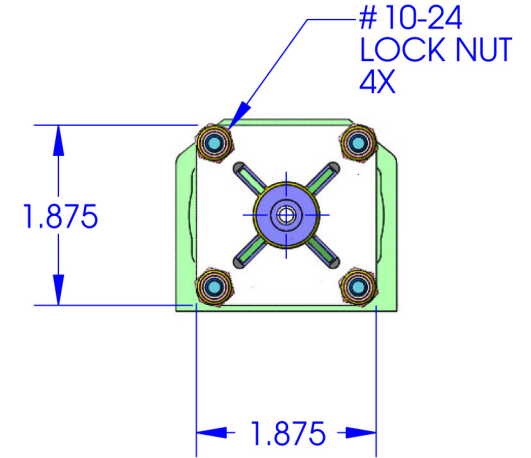

TEAM DELTA

DEWALT POWER DRIVE ASSEMBLY

Total weight: 35.7oz

Part #: RCM515 includes:

mount
motor
transmission

Dewalt 18V
Old-style gearbox

Dewalt 18V
Old-style motor