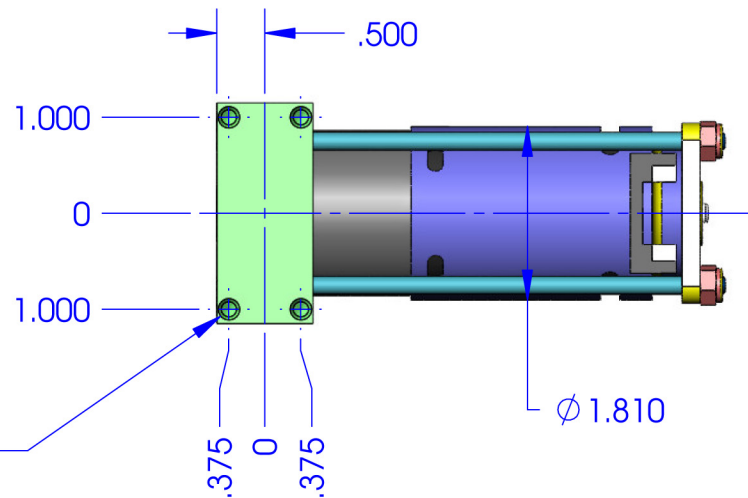

TEAM DELTA

DEWALT POWER DRIVE ASSEMBLY

Total weight: 35.7oz

Part #: RCM515 includes:

mount
motor
transmission

Dewalt 18V
Old-style gearbox

Dewalt 18V
Old-style motor