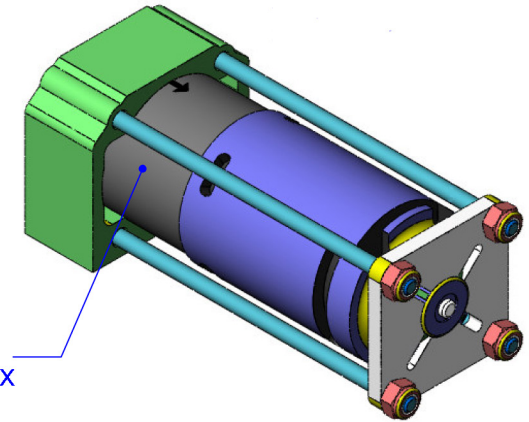

TEAM DELTA

DEWALT POWER DRIVE ASSEMBLY

Total weight: 35.7oz

Part #: RCM515 includes:

mount
motor
transmission

Dewalt 18V
Old-style gearbox

Dewalt 18V
Old-style motor