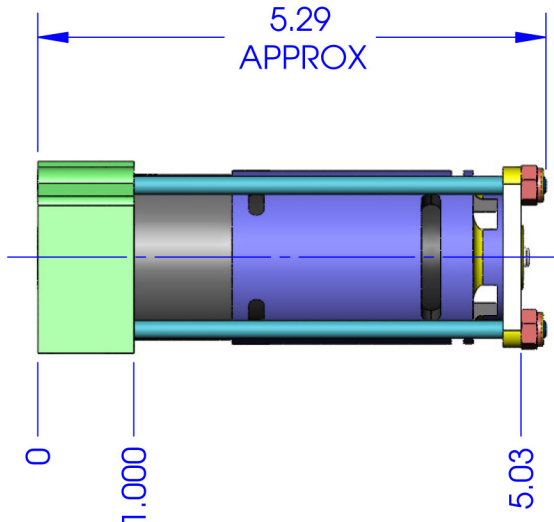

TEAM DELTA

DEWALT POWER DRIVE ASSEMBLY

Total weight: 35.7oz

Part #: RCM515 includes:

mount
motor
transmission

Dewalt 18V
Old-style gearbox

Dewalt 18V
Old-style motor