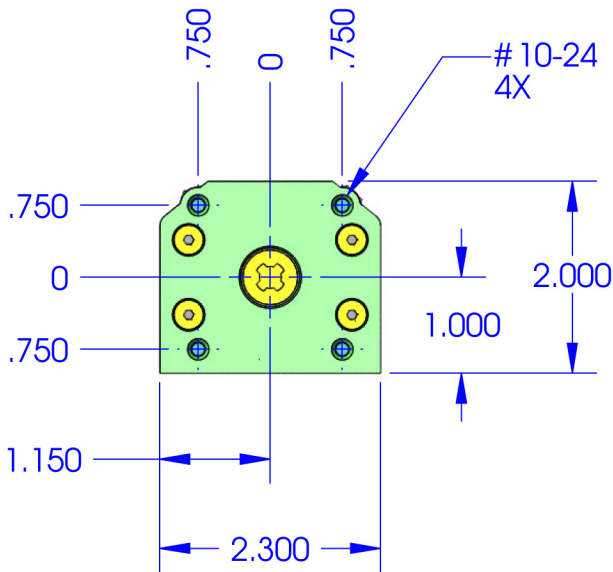

TEAM DELTA

DEWALT POWER DRIVE ASSEMBLY

Total weight: 35.7oz

Part #: RCM515 includes:

mount
motor
transmission

Dewalt 18V
Old-style gearbox

Dewalt 18V
Old-style motor