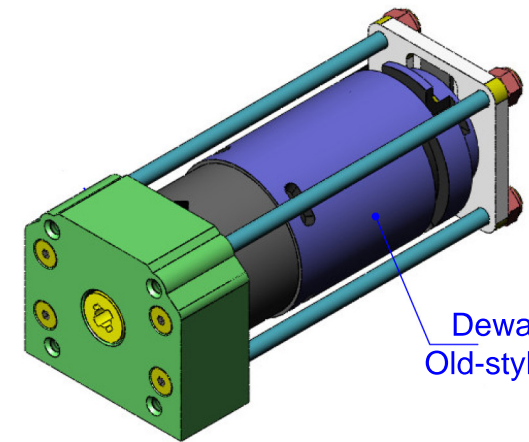

TEAM DELTA

DEWALT POWER DRIVE ASSEMBLY

Total weight: 35.7oz

Part #: RCM515 includes:

mount
motor
transmission

Dewalt 18V
Old-style gearbox

Dewalt 18V
Old-style motor